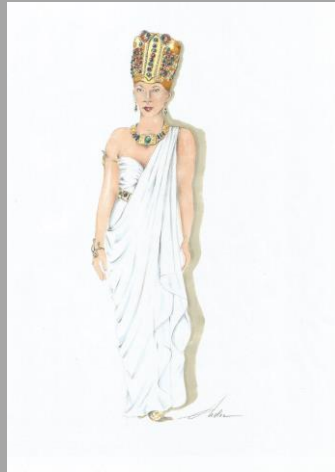

Mysterial Act #2 Alexandria 40 BCE

*Costume Design
Maleen Nökel*