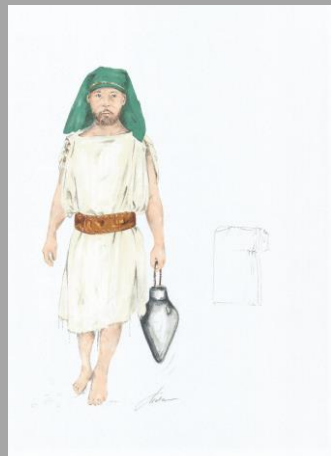

Mysterial Act #2 Alexandria 40 BCE

*Costume Design
Maleen Nökel*