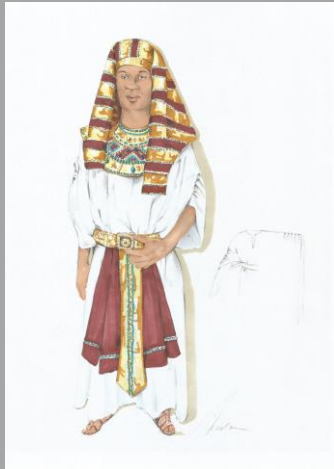

Mysterial Act #2 Alexandria 40 BCE

*Costume Design
Maleen Nökel*