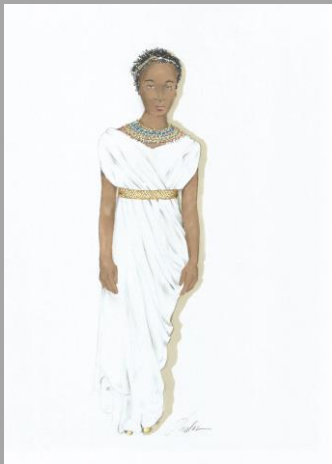

Mysterial Act #2 Alexandria 40 BCE

*Costume Design
Maleen Nökel*